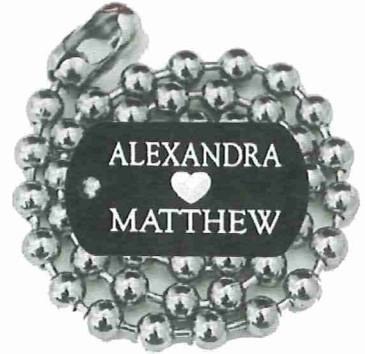

BLACK
BLUE
RED
CLEAR
ORANGE
PURPLE
YELLOW

GLOW IN THE DARK
PINK
ARMY GREEN
NEON GREEN
CAMO

Check Box to Order

New! Chinese Good Luck Coin

\$1.25

SPIRIT RINGS

Sizes 6,7,8,9,10,11,12 (whole sizes only)

Ring Style	Size	Ring Style	Size
BUTTERFLY 		FLAMES 	
TRUE LOVE 		ARMY 	
CROSS 		NAVY 	
JROTC 		USAF 	
Make Sure to Enter your Ring Size in the Box Provided		USMC 	

Ring: \$ _____

Optional Neck Chain \$1.00 \$ _____

TOTAL: \$ _____

NOTE: If you forget to select a ring size, we will automatically send you a size 10 ring.

SMALL I.D. TAGS/PET TAGS

Message (included in Price)